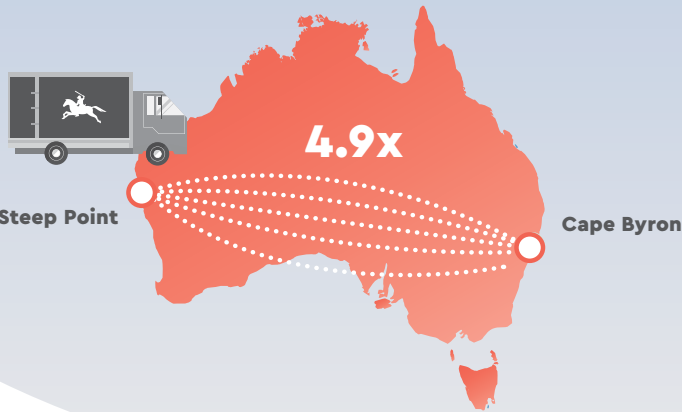

DISTANCES

3375km

9837km

11,926km

25,138km

TOTAL DISTANCE TRAVELLED BY VALIANT TRUCKS

THE FARTHEST POINTS REACHED BY OUR FURNITURE

877km

2 to 4 wks
Extension

MAN POWER

TOTAL VALIANT TEAM MEMBERS DEDICATED TO THE PROJECT

NSW
24

VIC
20

QLD
14

i DID YOU KNOW?

1

ALL TABLES SUPPLIED WHEN JOINED END-TO-END would stretch for over 10km (about the cruising altitude of a 747)

2

ALL TABLES SUPPLIED WHEN STACKED is equivalent to 14 Empire State Buildings

3

THE DISTANCE TRAVELLED BY VALIANT'S TRUCKS is equivalent to 4.9 trips between Steep Point (AUS' west most point) and Cape Byron (AUS' east most point)